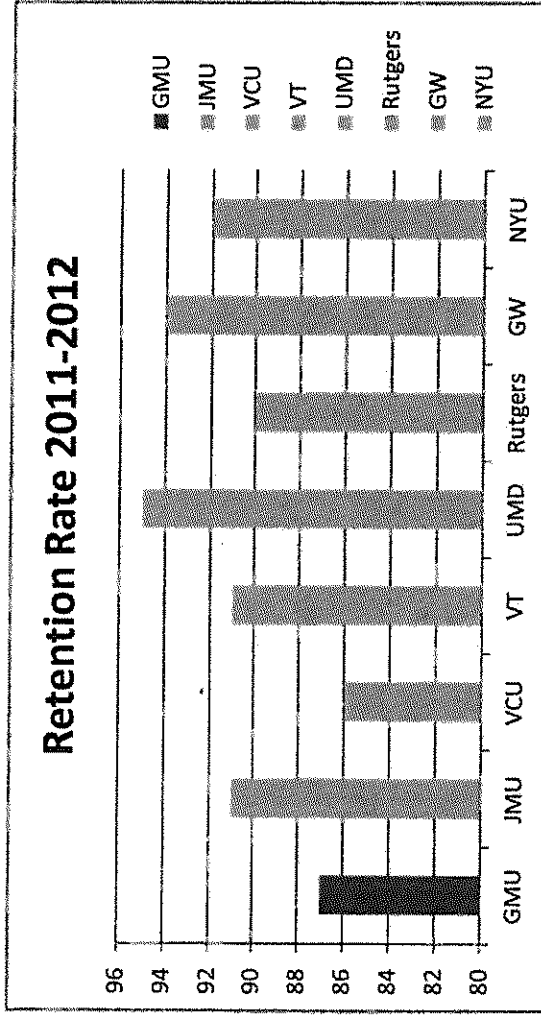

Retention Rate  
2011-2012

GMU	87 %
JMU	91 %
VCU	86 %
VT	91 %
UMD	95 %
Rutgers	90 %
GW	94 %
NYU	92 %

## First-Year Retention Rates for First-time, Full-time Freshmen

Although Mason continues to lag behind VA and peer institutions, its significant progress in increasing the retention rates is considerable, due in part, to the improved student profile. Mason continues its commitment to raise retention rates by at least 0.5% per year for in-state students and funds are being invested to achieve this goal.

Institution	2000 Cohort		2005 Cohort		2010 Cohort		Change in % Points 2000-2005		Change in % Points 2005-2010		Change in % Points 2000-2010	
	79%	82%	86%	82%	86%	3%	4%	7%				
George Mason University	95	96	95	95	95	1	-1	0				
College of William and Mary	77	76	80	76	80	-1	4	3				
Old Dominion University	96	97	96	97	96	1	-1	0				
University of Virginia	77	81	85	81	85	4	4	8				
Virginia Commonwealth University	87	89	92	89	92	2	3	5				
Virginia Tech	87	88	90	88	90	1	2	3				
VA Research Average												
Peer Institution Average	89	89	90	89	90	2	2	2				