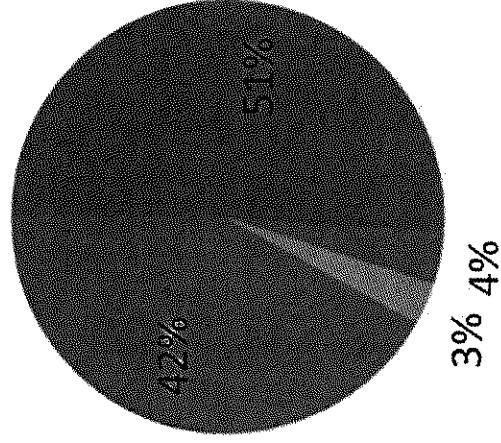

Baccalaureate Graduation Rates for First-time, Full-time Freshmen

Mason is a first-choice school for an ever increasing number of its students as documented by the increase in four-year and six-year rates. More students who start at Mason are retained and graduate from Mason.

Institution	2000 Cohort Graduation Rate		2004 Cohort Graduation Rate		Change in % Point	
	4-Year	6-Year	4-Year	6-Year	4-Year	6-Year
George Mason University	31%	56%	39%	63%	8%	7%
College of William and Mary	83	91	82	90	-1	-1
Old Dominion University	23	49	25	50	2	0
University of Virginia	83	92	85	93	2	1
Virginia Commonwealth University	20	45	23	50	3	6
Virginia Tech	52	79	53	80	2	1
VA Research Average	52	71	54	72	2	1
Peer Institution Average	47	71	52	75	5	4

Source: IPEDS, SCHEV

Fall 2012 Official Census Student Enrollment by Demographic - First Time Freshmen

Source: <http://irr.gmu.edu/New/N_EnrollOff/EnrIstsDemo.cfm>

■ White Am ■ Race Not Reported ■ Non Resident Alien ■ Non-White AM Reported