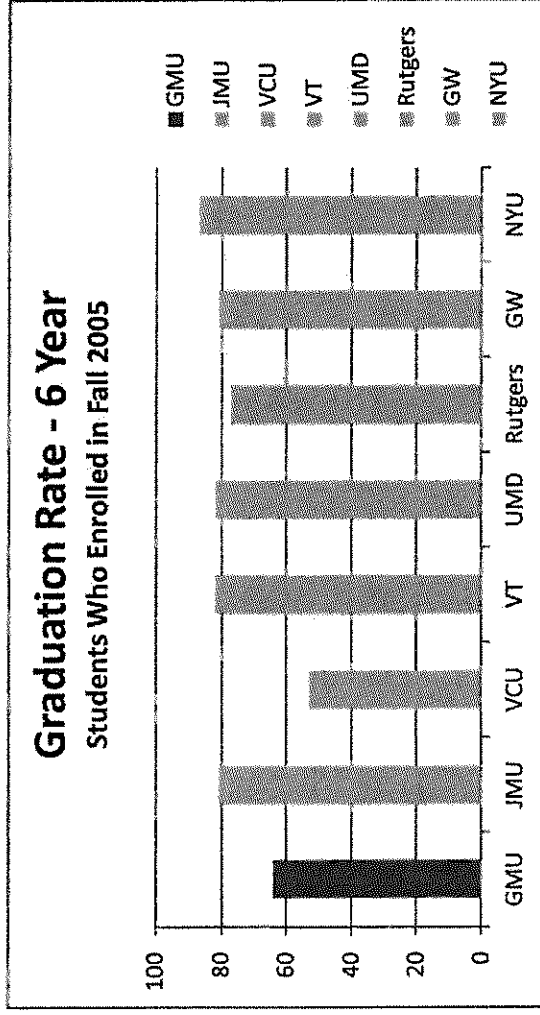

Graduation Rate - 6 Year
Students who Enrolled in Fall 2005

GMU	64 %
JMU	81 %
VCU	53 %
VT	82 %
UMD	82 %
Rutgers	77 %
GW	81 %
NYU	87 %